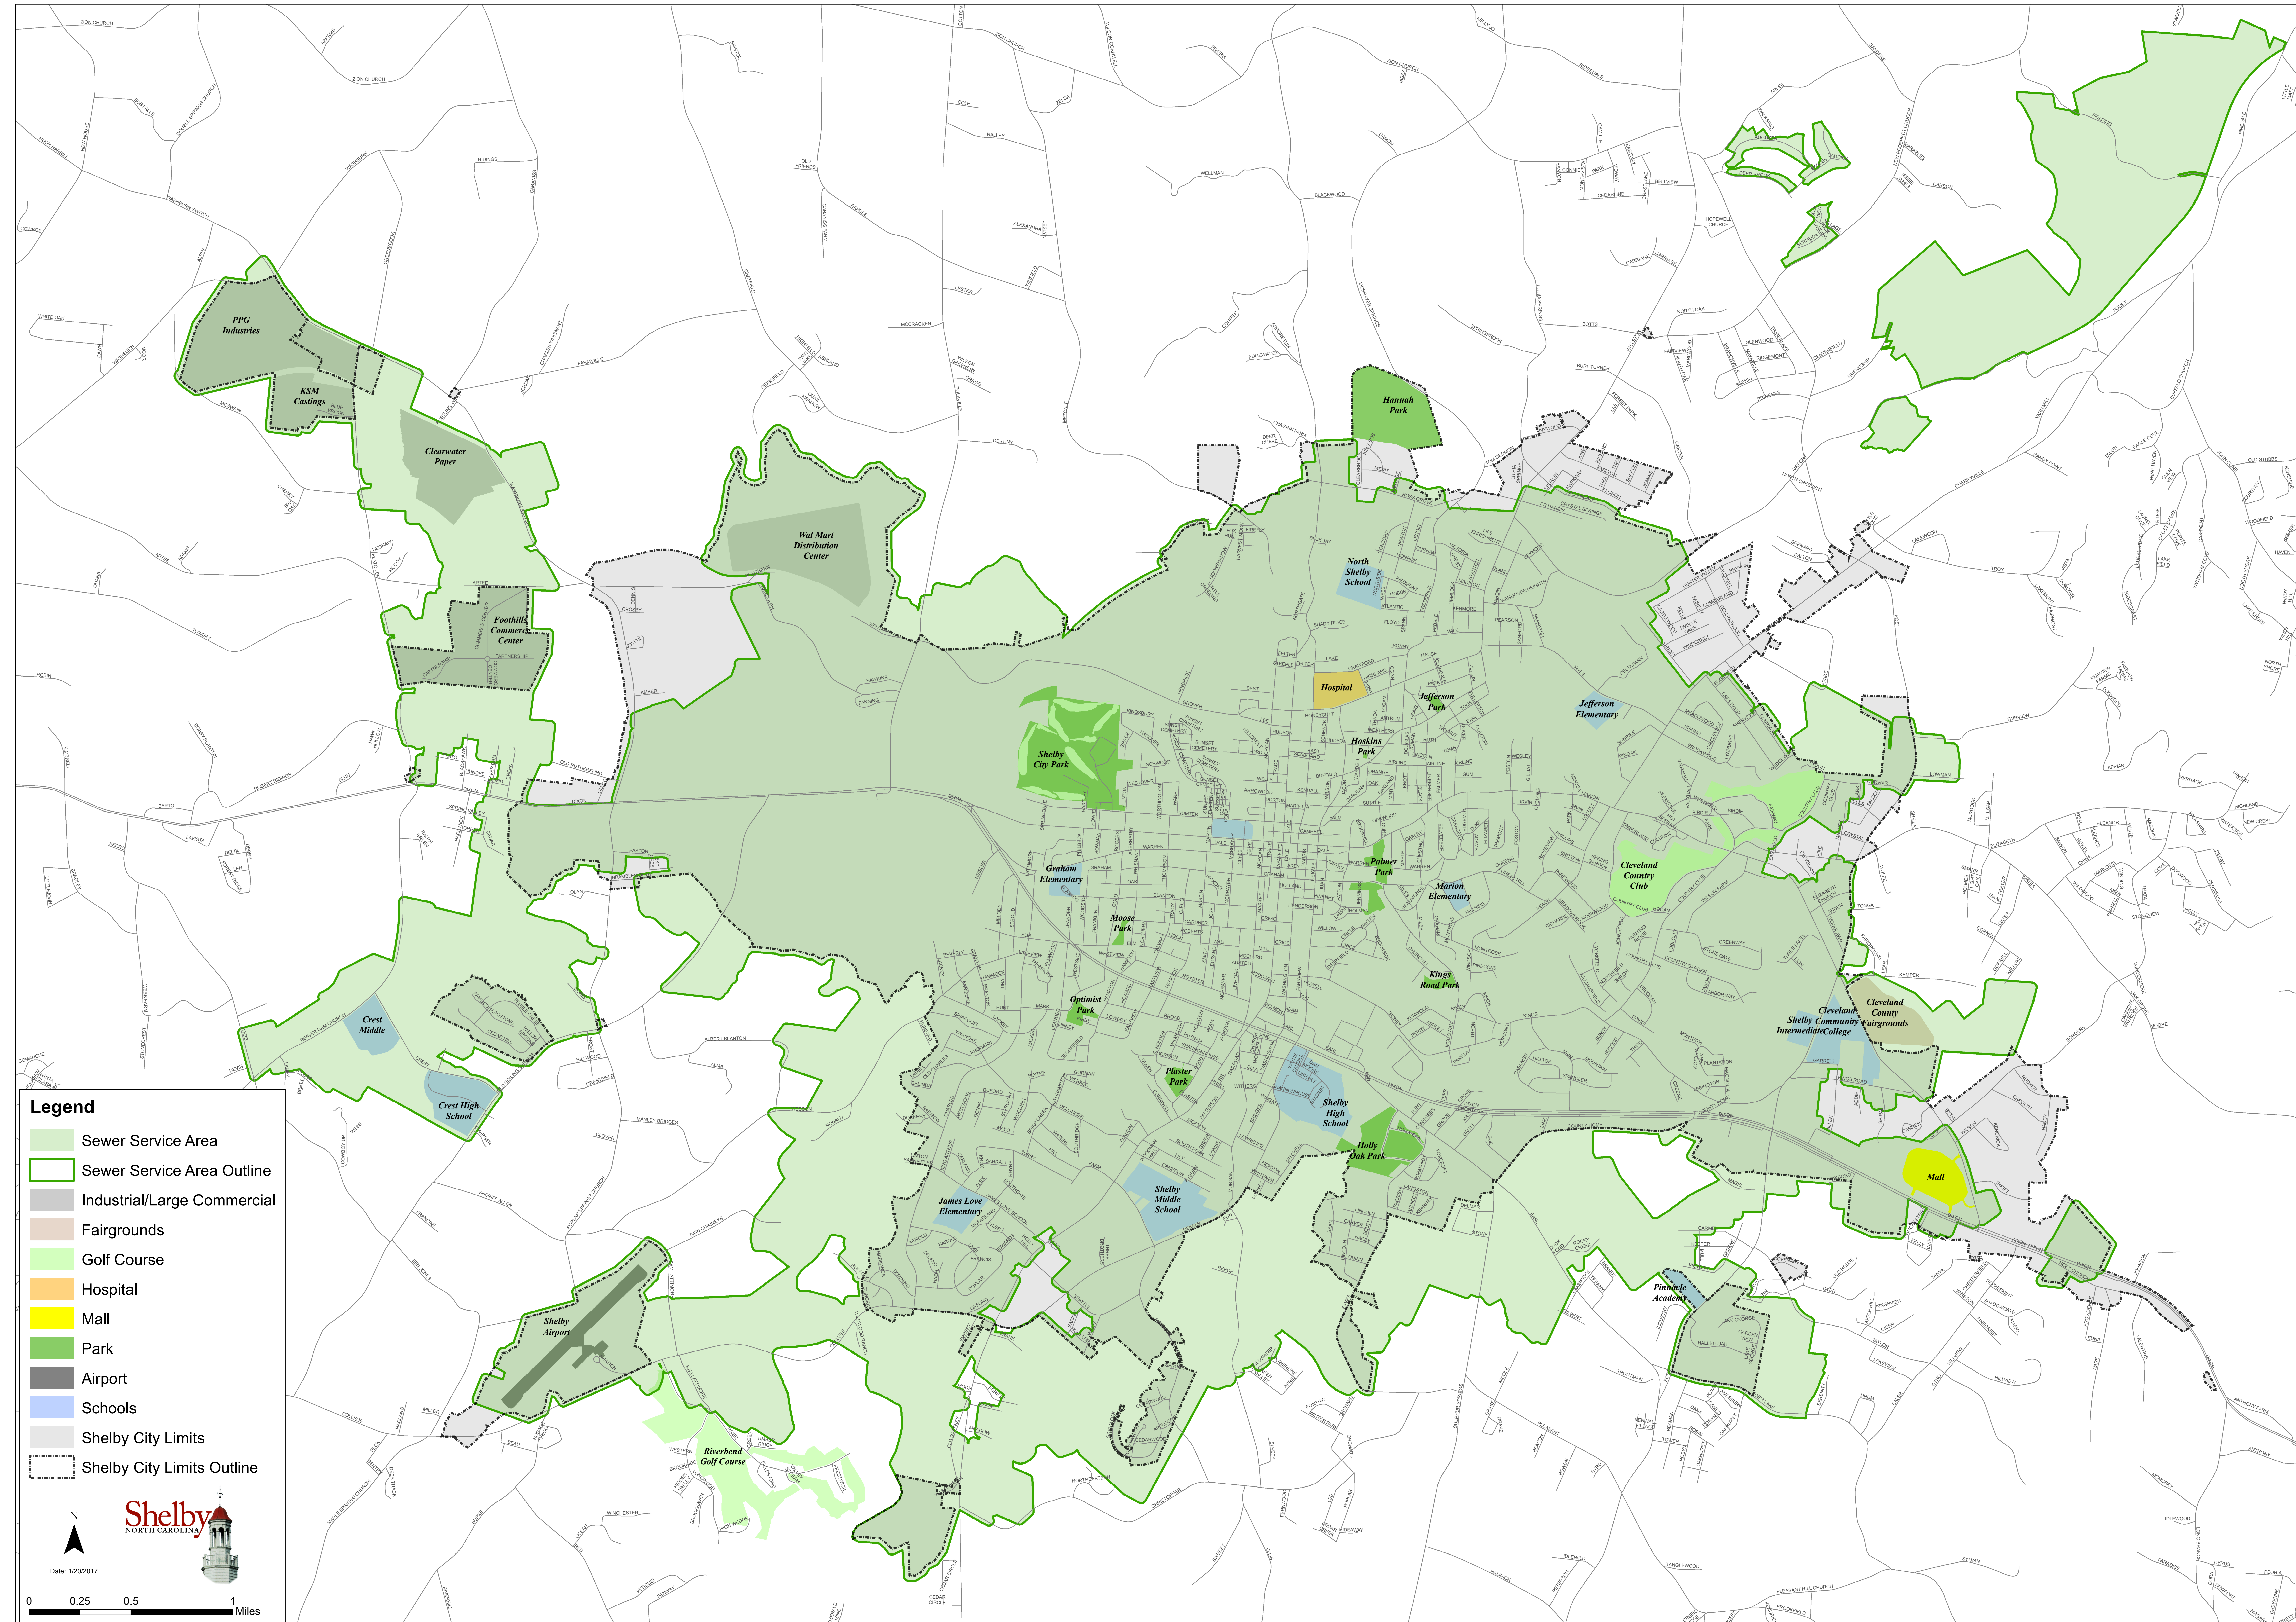

Sewer Utility Service Area

Legend

- Sewer Service Area
- Sewer Service Area Outline
- Industrial/Large Commercial
- Fairgrounds
- Golf Course
- Hospital
- Mall
- Park
- Airport
- Schools
- Shelby City Limits
- Shelby City Limits Outline

Shelby
NORTH CAROLINA

Date: 1/20/2017

0 0.25 0.5 1 Miles