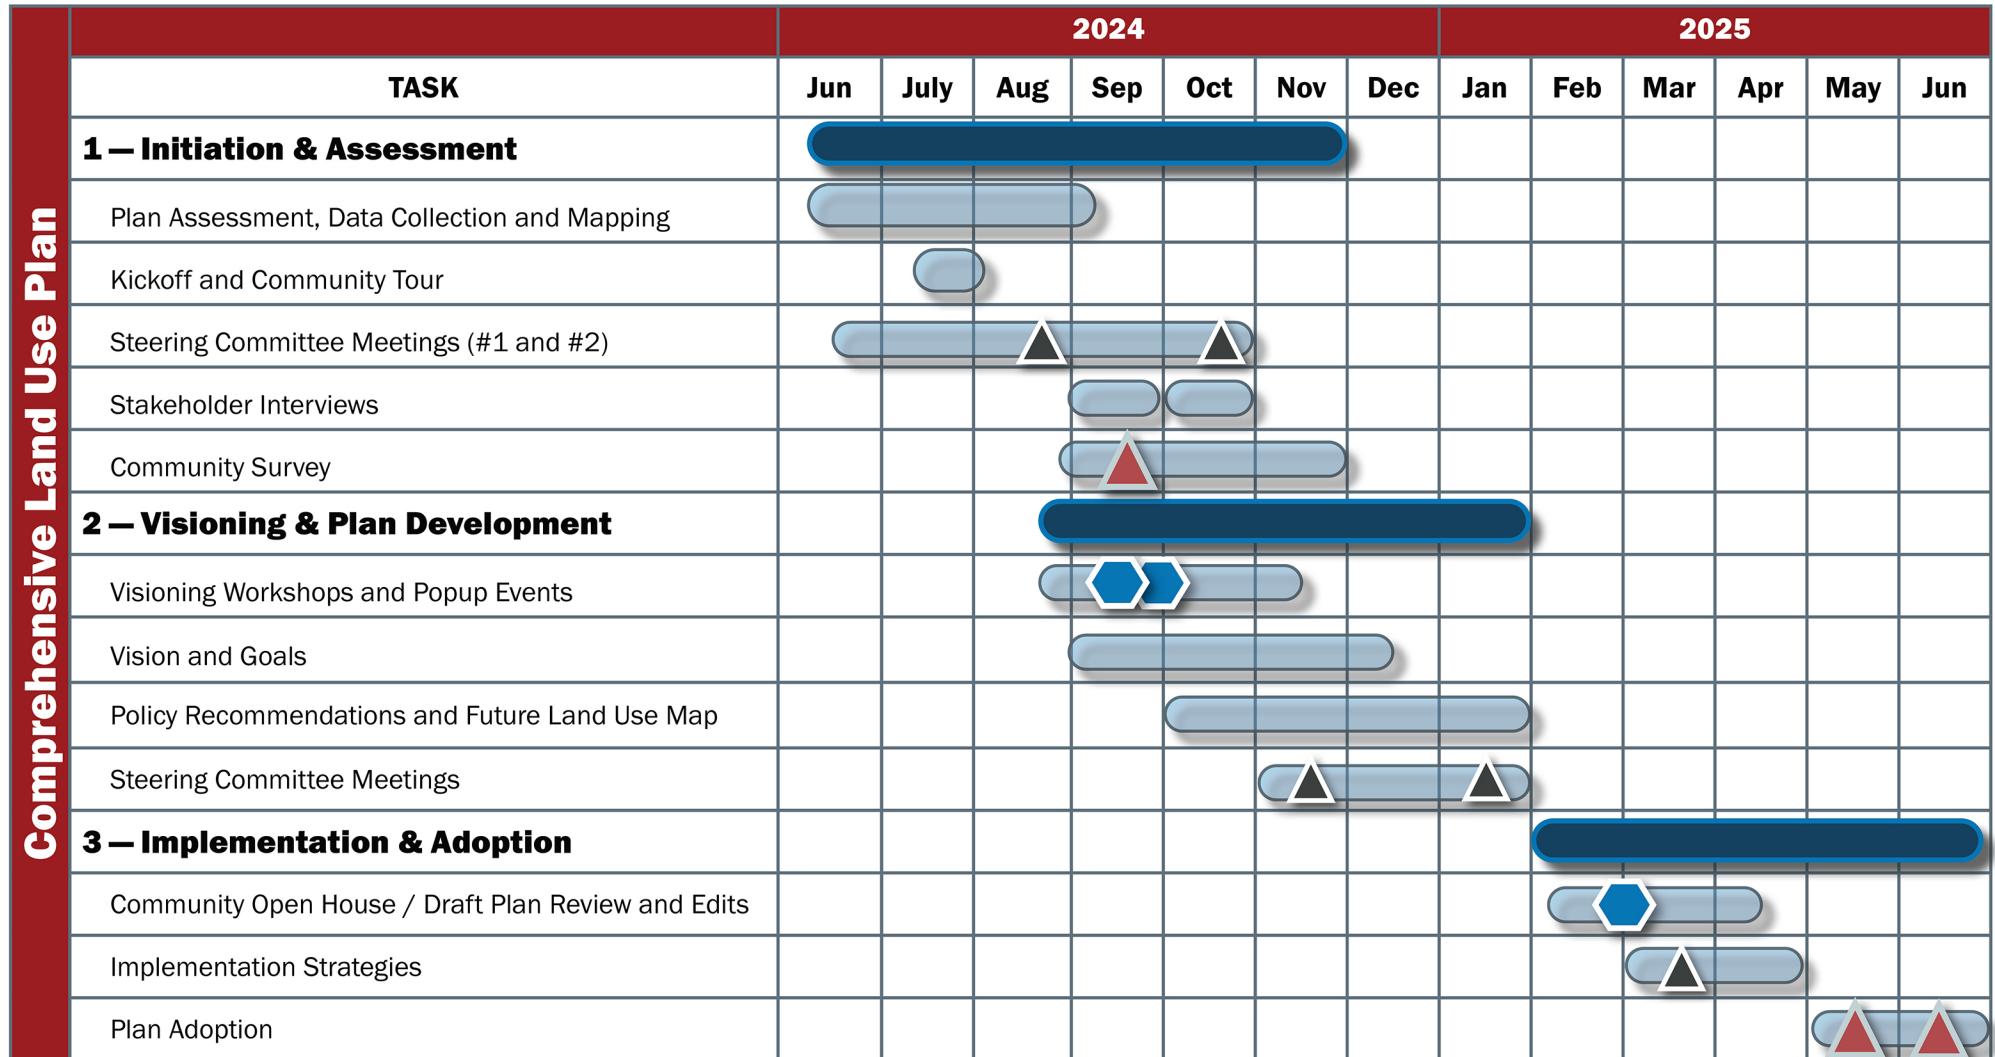

# DRAFT PROJECT SCHEDULE

We anticipate the following schedule for development and adoption of the City of Shelby Comprehensive Land Use Plan

Last updated: October 15, 2024

Task

Subtask

Steering Committee

Elected or Appointed Board

Public Meeting